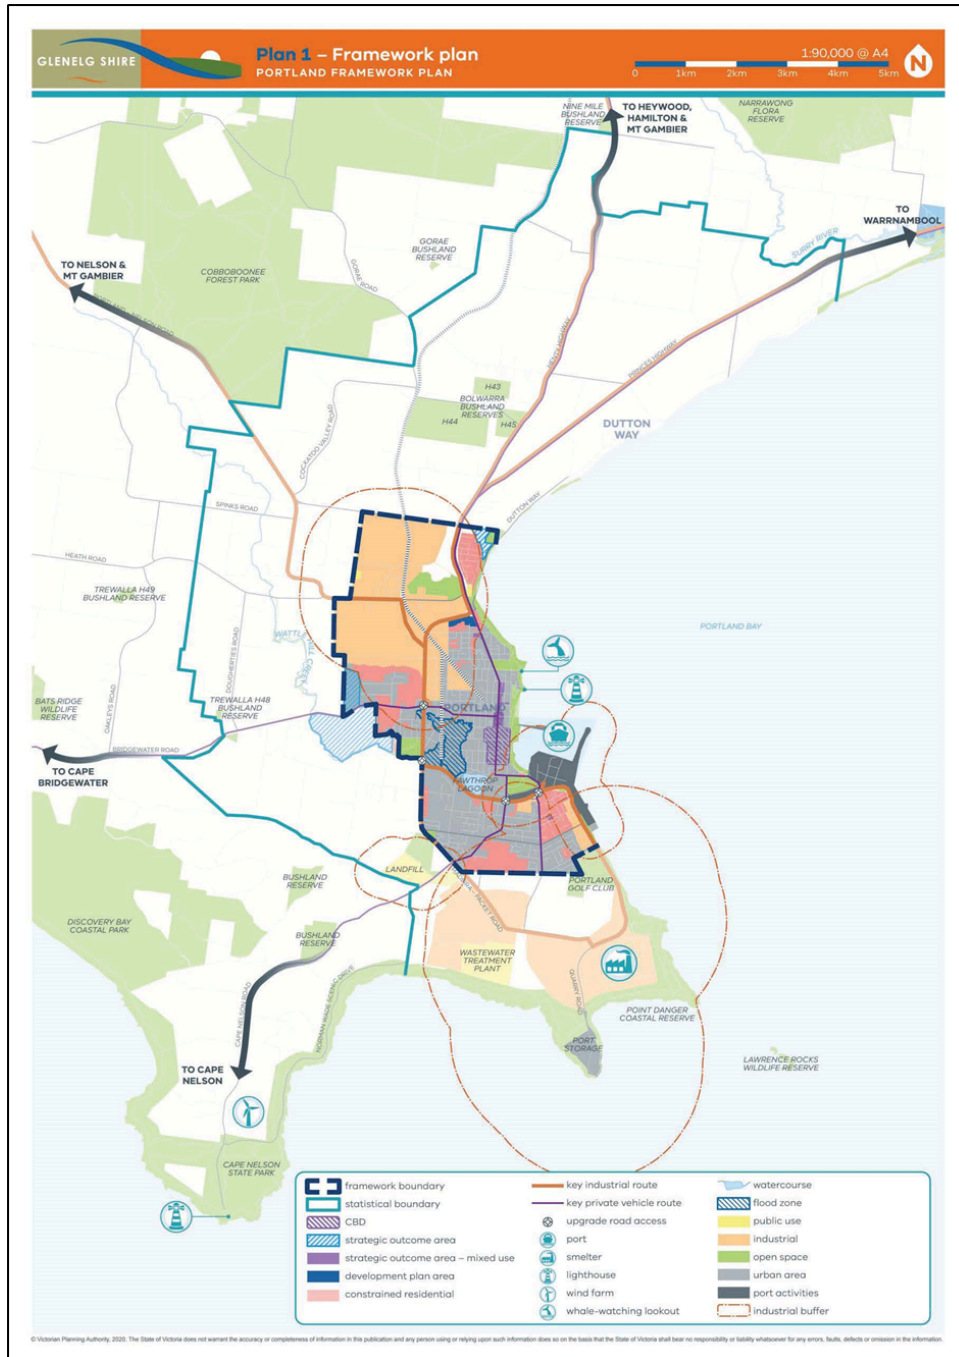

02.04  
Historic  
05/09/2024  
C110gelg

Glenelg Shire Council Strategic Framework Plans

Map 1: Glenelg Shire Strategic Framework Plan

# GLENELG PLANNING SCHEME

**Map 2: Portland Strategic Framework Plan**